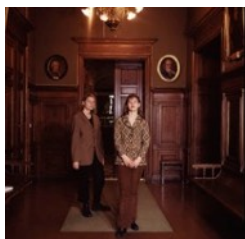

Format: 122 x 122 cm / 48 x 48 in
1/3 Framed - KK Storage
2/3 : Available
3/3 : Available
+2AP Available

008 Liberation of Form and Content