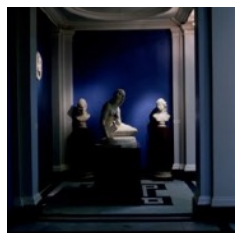

006 Praxitele's Hermes

Format: 102 x 102 cm / 40.2 x 40.2 in
1/5 Available
2/5 Available
3/5 Available
4/5 Available
5/5 Available
+2AP

Academies / Imitation (1994 - 1995)

001 *The Abduction of Helen*

Format:102 x 102 cm (framed) / 40.2 x 40.2 in
 1/3 : sold
 2/3 : sold
 3/3 : sold
 AP1 : : Ilfochrome print 92.5x92.5cm - KK Studio
 AP2 : Blocked