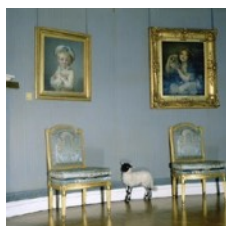

005 *What is human?*

Format : 104,5 x 104,5 cm / 41.1 x 41.1 in

1/5 Sold
2/5 Framed, KK Studio for Nyon
3/5 FDC Stock
4/5 Ifochrome print 95x95cm - KK Studio
5/5 Available
AP1 Available
AP2 Available