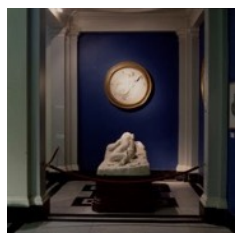

006 *Imitation of Life*

Format:102 x 102 cm / 40.2 x 40.2 in
1/3 : sold
2/3 : sold
3/3 : sold
AP1 :Available
AP2 : Available