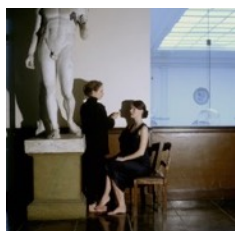

+ Ilfochrome print 92x92cm -KK Studio (dark, for protection) Check

004 *The Pencil of Nature*

Format:102 x 102 cm framed 40.2 x 40.2 in
 1/3 : sold
 2/3 : sold
 3/3 : sold
 AP1: Ilfochrome print 92x92cm print - A Bliss Framed for Modena
 AP2 : Blocked