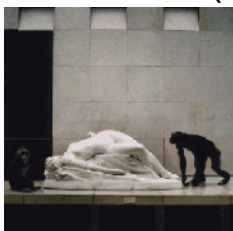

Academies / Visitors (1998 - 2001)