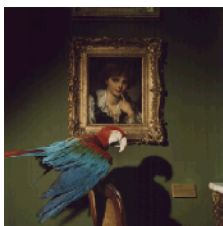

006 *Flaubert's Parrot*

Format: 92,5 x 92,5 cm / 36.4 x 36.4 in

1/5 Sold Photo &Co

2/5 Available

3/5 : Stock FDC

4/5 :EF gift

5/5 : Available

5/5 Available

AP1 Available

Ap2 Available