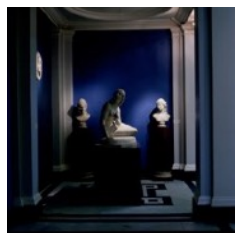

006 Praxiteles's Hermes

Format: 102 x 102 cm / 40.2 x 40.2 in
1/5 Available
2/5 Available
3/5 Available
4/5 Available
5/5 Available
+2AP

Academies / Imitation (1994 - 1995)

001 The Abduction of Helen

Format:102 x 102 cm (framed) / 40.2 x 40.2 in
 1/3 : sold
 2/3 : sold
 3/3 : sold
 AP1 : : Ilfochrome print 92.5x92.5cm - KK Studio
 AP2 : Blocked