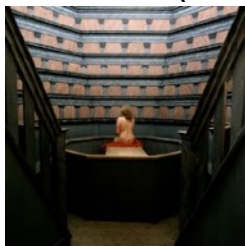

Academies / Fine Art (1994-1995)

001 A Model of Vision

Format: 102 x 102 cm / 40.2 x 40.2 in
Sold
Format AP: 134 x 134 cm
Sold
AP2 Ilfochrome print 94 x 94cm - KK Studio
Loan possible