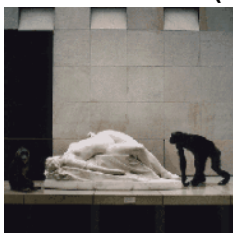

Academies / Visitors (1998 - 2001)