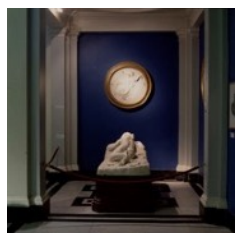

006 Imitation of Life

Format:102 x 102 cm / 40.2 x 40.2 in
1/3 : sold
2/3 : sold
3/3 : sold
AP1 :Available
AP2 : Available