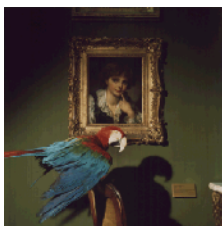

006 *Flaubert's Parrot*

Format: 92,5 x 92,5 cm / 36.4 x 36.4 in

1/5 Sold Photo &Co
2/5 Available
3/5 : Stock FDC
4/5 :EF gift
5/5 : Available
5/5 Available
AP1 Available
AP2 Available