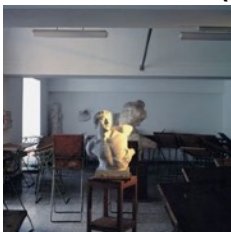

1/5 Available
 2/5 Available
 3/5 Available
 4/5 Available
 5/5 Available
 +2AP

Academies / Studios (1997 - 1999)

001 Rule of Thumb

Format: 102 x 102 cm / 40.2 x 40.2 in
1/5 Available
2/5 Available
3/5 Available
4/5 Available
5/5 Available
+2AP