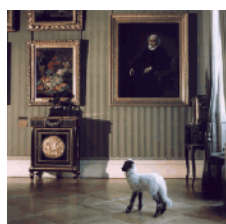

012 *A simple Soul*

Format: 104,5 x 104,5 cm / 41.1 x 41.1 in

1/5 Available
2/5 Available
3/5 Available
4/5 Available
5/5 Available
+2AP